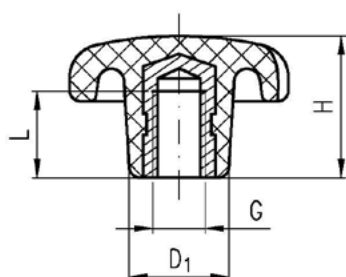

ZVEZDAST ROČAJ Z MATICO

DIN 6336

Material: Duroplast / Jeklo Zn

ŠIFRA	NAVOJ G	D	D₁	H	L	TEŽA (g)
T 16476	M5	25	12	16	9,5	4
T 20840*	M5	32	14	20	10,5	6
T 19326*	M6	25	12	16	10,5	4
T 16477	M6	32	14	20	12,0	12
T 10276*	M6	40	16	25	13,5	18
T 10277	M8	40	18	25	14,0	21
T 10278*	M8	50	21	32	16,0	39
T 33536	M10	40	18	25	14,0	23
T 10279	M10	50	22	32	18,0	41
T 20843*	M10	63	23	40	21,0	73
T 10280	M12	63	26	40	22,0	75
T 31876	M12	80	34	48	25,0	141
T 33146*	M16	80	34	48	30,0	135

* Medeninasta puša

KONTAKT