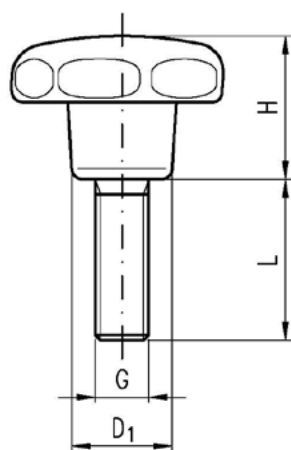

ZVEZDAST ROČAJ Z VIJAKOM

DIN 6336

Material: Duroplast / Jeklo Zn

ŠIFRA	NAVOJ G	D	D₁	H	L	TEŽA (g)
T 16478	M5×10	25	12	16	10	5,0
T 16479	M5×15	25	12	16	15	5,5
T 16480	M5×20	25	12	16	20	6,0
T 16481	M5×25	25	12	16	25	6,5
T 16482	M5×30	25	12	16	30	7,0
T 61818	M6×10	32	14	20	10	12,0
T 17621	M6×15	32	14	20	15	14,5
T 16483	M6×20	32	14	20	20	15,0
T 16484	M6×25	32	14	20	25	16,0
T 16485	M6×30	32	14	20	30	17,0
T 16486	M6×40	32	14	20	40	18,0
T 33149	M8×20	32	14	20	20	18,0
T 33150	M8×30	32	14	20	30	20,0
T 16487	M8×20	40	16	25	20	27,0
T 16488	M8×25	40	16	25	25	29,0
T 16489	M8×30	40	16	25	30	31,0
T 16490	M8×40	40	16	25	40	33,0
T 16491	M8×50	40	16	25	50	36,0
T 19327	M8×55	40	16	25	55	44,0
T 25418	M8×15	50	21	32	15	48,0
T 33151	M8×20	50	21	32	20	51,0
T 33152	M8×25	50	21	32	25	53,0
T 33153	M8×30	50	21	32	30	55,0
T 33156	M8×50	50	21	32	50	59,0
T 33158	M10×15	50	21	32	15	46,0
T 31875	M10×20	50	21	32	20	49,0
T 16492	M10×25	50	21	32	25	52,0
T 16493	M10×30	50	21	32	30	55,0
T 16494	M10×40	50	21	32	40	59,0
T 16495	M10×50	50	21	32	50	63,0
T 16496	M10×60	50	21	32	60	68,0
T 33159	M10×20	63	23	40	20	88,0
T 33160	M10×25	63	23	40	25	90,0
T 33161	M10×30	63	23	40	30	92,0
T 33162	M10×40	63	23	40	40	94,0
T 33163	M10×50	63	23	40	50	96,0
T 33164	M12×25	63	23	40	25	93,0
T 16497	M12×30	63	23	40	30	95,0
T 16498	M12×40	63	23	40	40	100,0
T 16499	M12×50	63	23	40	50	108,0
T 16500	M12×60	63	23	40	60	116,0
T 16501	M12×80	63	23	40	80	127,0
T 33165	M16×30	80	34	48	30	167,0
T 33166	M16×50	80	34	48	50	190,0
T 33167	M16×80	80	34	48	80	225,0

KONTAKT

IDEAL d.o.o., Velenje
Avtomatizacija proizvodnih procesov

T: 03/ 896-8770
F: 03/ 896-8777

E: info@ideal-velenje.si
W: www.ideal-velenje.si